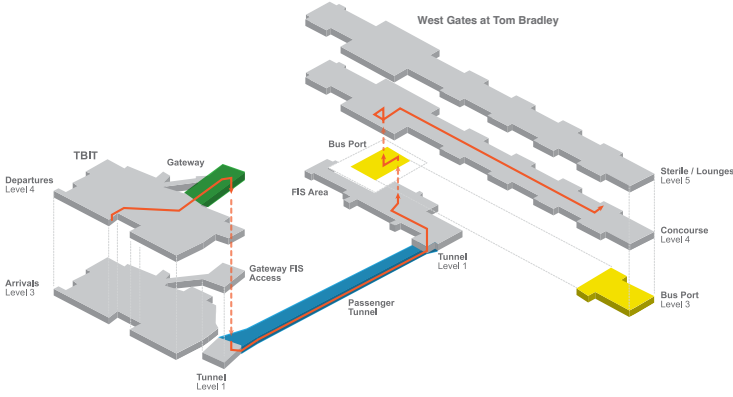

### CONCOURSE LEVEL

**FOOD AND BEVERAGE**  
 62 Carry on coffee and Marketplace  
 65 Playa Cafe

**SHOPPING**  
 59 Pier Provisions  
 60 America!  
 61 LA Confidential  
 63 New Beauty  
 64 Wilshire & Fairfax

### Tom Bradley International

**(Elevator next to Time Tower)**

- 5th Floor: oneworld Alliance Lounge, KAL Lounge, Qantas Lounge
- 6th Floor: Star Alliance Lounge, Etihad Airways Lounge, LA International Lounge, Emirates Lounge

### TICKETING LEVEL

- FOOD AND BEVERAGE**
- 53 Coffee Bean & Tea Leaf
  - 54 Planet Hollywood
  - 55 Asian Street Eats
  - 56 Earl of Sandwich
  - 57 WPizza
- SHOPPING**
- 52 Travel + Leisure
  - 58 Hudson
- SERVICES**
- ATM
  - Currency Exchange provided by ICE
  - Luggage Carts provided by Smart Carte
  - US Customs and Border Protection
  - Volunteer Information Professionals (VIP)

### ARRIVALS LEVEL

- FOOD AND BEVERAGE**
- Coffee Bean & Tea Leaf
  - PinkBerry
- SHOPPING**
- USA Today Travel Zone
- SERVICES**
- ATM
  - Currency Exchange provided by ICE
  - Interactive Visitors Centers
  - Luggage Carts provided by Smart Carte
  - Restroom - Family (North End)
  - Restroom - Family (Passport control of FIS area)
  - Volunteer Information Professionals (VIP)