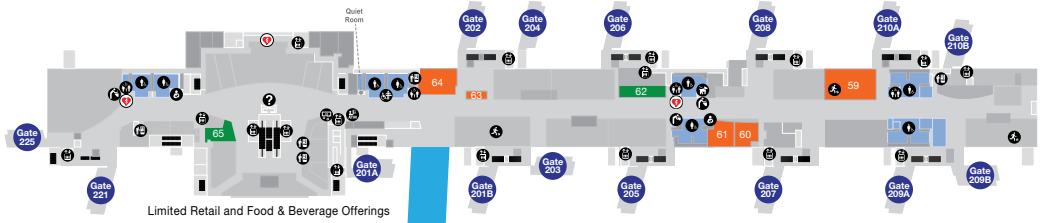

### CONCOURSE LEVEL

**FOOD AND BEVERAGE**  
 62 Carry on coffee and Marketplace  
 65 Playa Cafe

**SHOPPING**  
 59 Pier Provisions  
 60 America!  
 61 LA Confidential  
 63 New Beauty  
 64 Wilshire & Fairfax

### Tom Bradley International

**(Elevator next to Time Tower)**

- 5th Floor: oneworld Alliance Lounge, KAL Lounge, Qantas Lounge
- 6th Floor: Star Alliance Lounge, Etihad Airways Lounge, LA International Lounge, Emirates Lounge

### TICKETING LEVEL

- FOOD AND BEVERAGE**
- 53 Coffee Bean & Tea Leaf
  - 54 Planet Hollywood
  - 55 Asian Street Eats
  - 56 Earl of Sandwich
  - 57 WPizza
- SHOPPING**
- 52 Travel + Leisure
  - 58 Hudson
- SERVICES**
- ATM
  - Currency Exchange provided by ICE
  - Luggage Carts provided by Smart Carte
  - US Customs and Border Protection
  - Volunteer Information Professionals (VIP)

### ARRIVALS LEVEL

- FOOD AND BEVERAGE**
- Coffee Bean & Tea Leaf
  - PinkBerry
- SHOPPING**
- USA Today Travel Zone
- SERVICES**
- ATM
  - Currency Exchange provided by ICE
  - Interactive Visitors Centers
  - Luggage Carts provided by Smart Carte
  - Restroom - Family (North End)
  - Restroom - Family (Passport control of FIS area)
  - Volunteer Information Professionals (VIP)